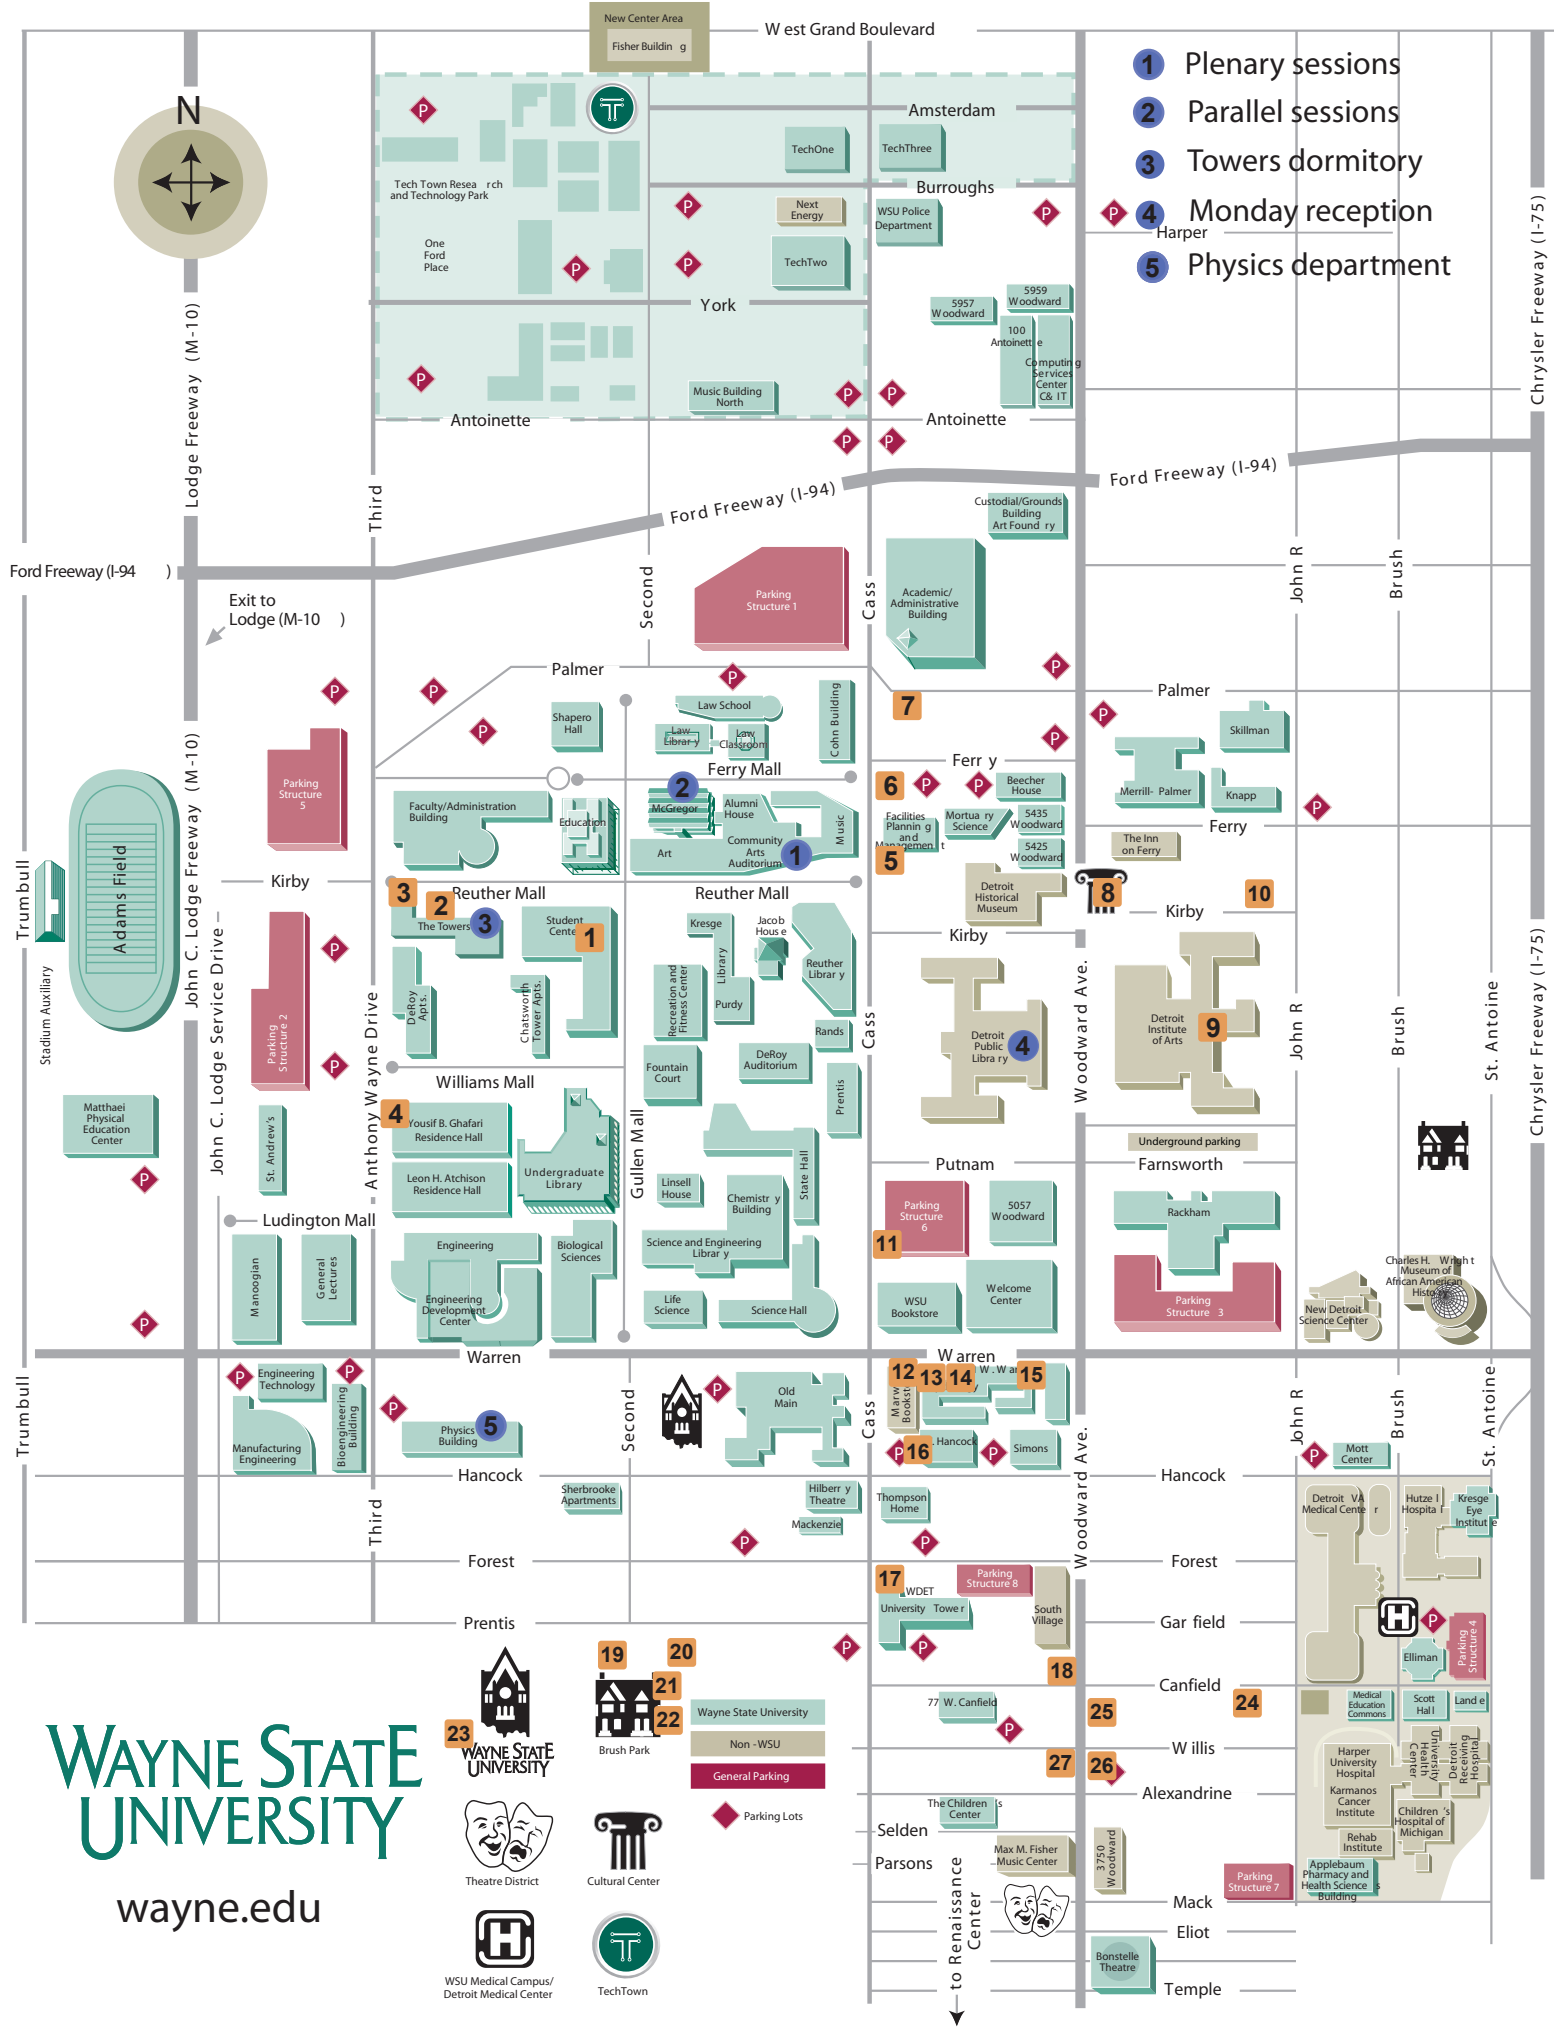

- 1 Plenary sessions
- 2 Parallel sessions
- 3 Towers dormitory
- 4 Monday reception
- 5 Physics department

WAYNE STATE UNIVERSITY

wayne.edu